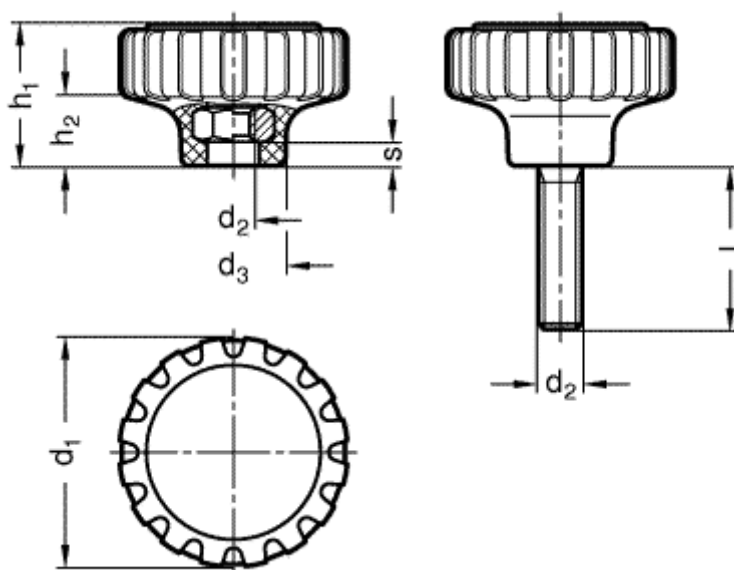

Article number: 201139010

Description: E+G Knurled knob  
GN 7336-42-M8-30-NI

## Measures

$d_1 = 42$   
 $d_2 = M 8$   
 $d_3 = 19$   
 $h_1 = 25$   
 $h_2 = 13$   
 $l = 30$   
 $s = 5$